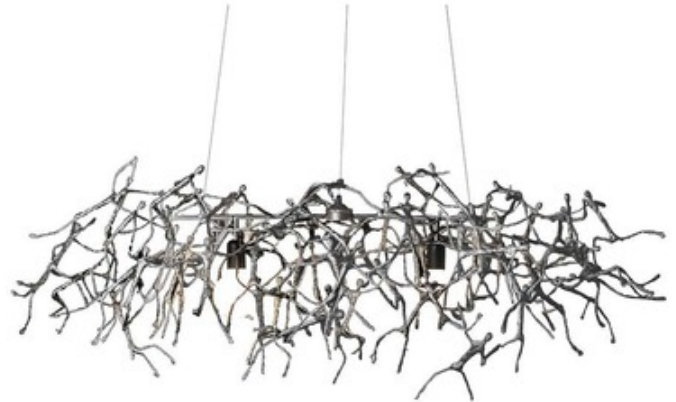

**BRAND**

Kenneth Cobonpue

**DESCRIPTION**

Little People Rectangular Outdoor Hanging Lamp features a spectacle of hundreds of individually bent metal rods which embody the playful nature of the Little People. Salago fiber is coated on individually hand bent metal to perfect its texture and the endless possibilities of whimsical creativity. Available in Silver or Black. Two 75 watt 120 volt G40 medium base bulbs are required, but not included. 55.1 inch width x 30.75 inch depth x 16.1 inch height. UL listed.

<b>SHADE COLOR</b>	N/A
<b>BODY FINISH</b>	Silver
<b>WATTAGE</b>	150W
<b>DIMMER</b>	Standard 120V
<b>DIMENSIONS</b>	55.1"W x 16.1"H x 30.75"D
<b>BULB NOT INCLUDED</b>	
<b>LAMP</b>	2 x A19/Medium (E26)/75W/120V Incandescent