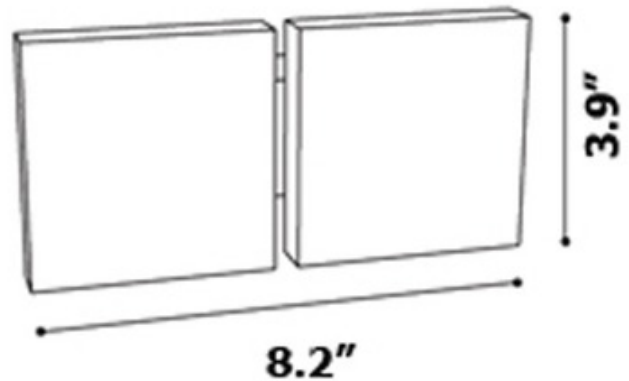

BRAND

Axis71

DESCRIPTION

Square 2P Wall Sconce features a metal frame with the choice of matte nickel, white, polished chrome, or bronze finish. Two 40 watt, 120 volt JCD G9 base halogen bulbs are required, but not included. Dimensions: 8.2 inch width x 3.9 inch height x 2.7 inch depth.

SHADE COLOR	Metal
BODY FINISH	Gold
WATTAGE	80W
DIMMER	Standard 120V
DIMENSIONS	8.2"W x 3.9"H x 2.7"D
BULB NOT INCLUDED	
LAMP	2 x JC/G9/40W/120V Halogen

SPEC #

AXS155373

COMPANY

PROJECT

FIXTURE TYPE

APPROVED BY