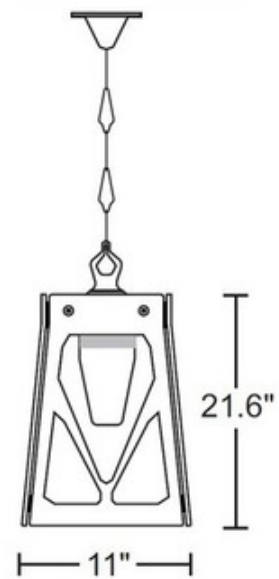

BRAND

Axis71

DESCRIPTION

Charles Pendant features a painted aluminum frame with a white. One 13-watt, 120 volt T4 G24d-1 base compact fluorescent bulb is required, but not included. Dimensions: 11W x 21.6H. Comes included with 84 inches of cable.

SHADE COLOR	White
BODY FINISH	Aluminum
WATTAGE	13W
DIMMER	Not Dimmable
DIMENSIONS	11"W x 21.6"H x 11"D
BULB NOT INCLUDED	
LAMP	1 x T4/G24d-1/13W/120V Compact Fluorescent

SPEC #

AXS155463

COMPANY

PROJECT

FIXTURE TYPE