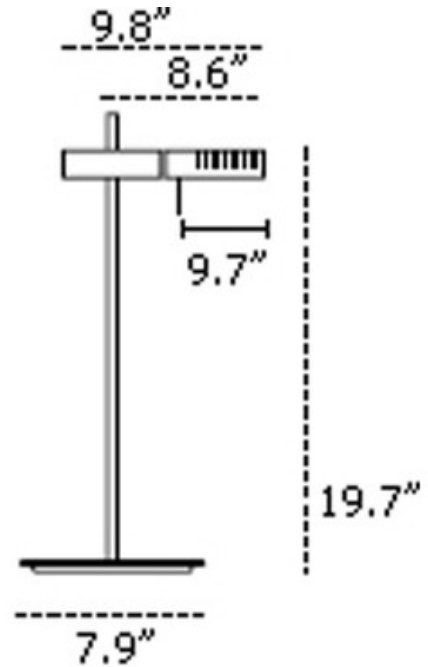

BRAND

Tango

DESCRIPTION

City Table Lamp features a polished chrome finish frame. One 50-watt, 120 volt JCD G9 halogen bulb is required, but not included. Dimensions: 7.9W x 19.7H.

SHADE COLOR	N/A
BODY FINISH	Polished Chrome
WATTAGE	50W
DIMMER	Standard 120V
DIMENSIONS	7.9"W x 19.7"H
BULB NOT INCLUDED	
LAMP	1 x JC/G9/50W/120V Halogen

SPEC #

TNG155466

COMPANY

PROJECT

FIXTURE TYPE

APPROVED BY

DATE