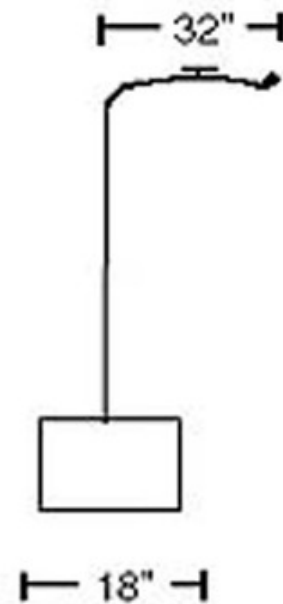

COMPANY

PROJECT

FIXTURE TYPE

APPROVED BY

DATE