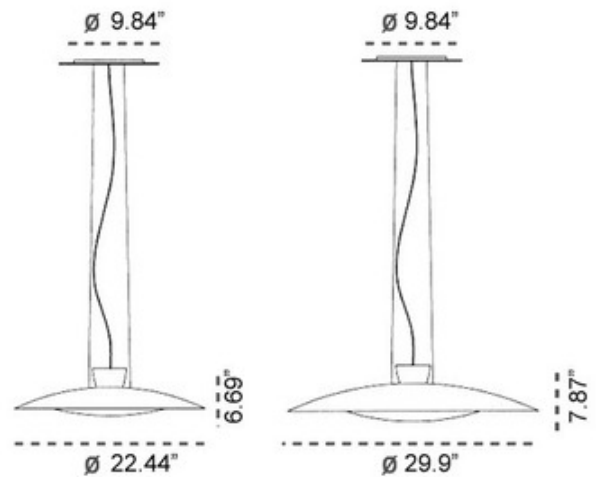

BRAND

Carpyen

DESCRIPTION

Frida Pendant features a optical glass shade with a polished chrome finish. Available in two sizes. Frida is suspended from three aircraft cable support cables. The small versions is 21 inches wide x 6.69H and requires one 60-watt, 120 volt T4 DC bayonet base halogen bulb. The large version is 29 inches wide x 7.87 inches high. requires one 150-watt, 120 volt BT15 medium base halogen bulb.

SHADE COLOR	White Glass
BODY FINISH	Polished Chrome
WATTAGE	60W
DIMMER	Standard 120V
DIMENSIONS	21"W x 6.69"H
BULB NOT INCLUDED	
LAMP	1 x T4/D.C. Bayonet (BA15D)/60W/120V Halogen

SPEC # CPN155475

COMPANY	PROJECT	FIXTURE TYPE	APPROVED BY	DATE