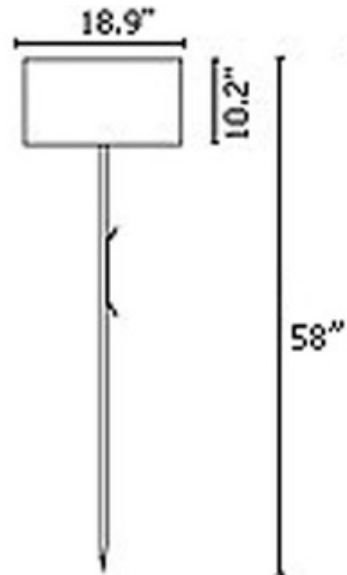

BRAND

Carpyen

DESCRIPTION

Harry Floor Lamp features a white polyethylene shade with a stainless steel frame with the choice of white, titanium or orange finish options. One 23 watt, 120 volt medium base compact fluorescent bulb is required, but not included. Dimensions: 18.9W x 10.2L. Overall height is 58 inches.Â

SHADE COLOR	White
BODY FINISH	White
WATTAGE	23W
DIMMER	Not Dimmable
DIMENSIONS	18.9"W x 58"H x 18.9"D
BULB NOT INCLUDED	
LAMP	1 x CF/Medium (E26)/23W/120V Compact Fluorescent

SPEC # CPN155498

COMPANY	PROJECT	FIXTURE TYPE	APPROVED BY	DATE