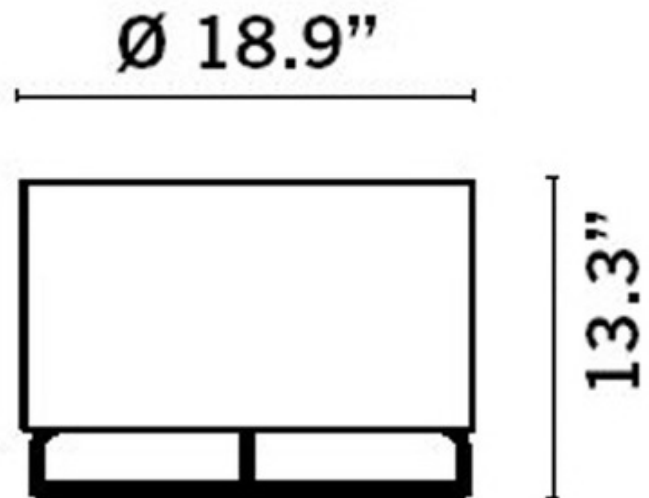

BRAND

Carpyen

DESCRIPTION

Harry Garden Floor Lamp features a white polyethylene shade. One 23-watt, 120 volt medium base compact fluorescent bulb is required, but not included. Ballast incorporated. Dimensions: 18.9W x 13.3H.Â

SHADE COLOR	White
BODY FINISH	N/A
WATTAGE	23W
DIMMER	Not Dimmable
DIMENSIONS	18.9"W x 13.3"H x 18.9"D
BULB NOT INCLUDED	
LAMP	1 x CF/Medium (E26)/23W/120V Compact Fluorescent

SPEC #

CPN155501

COMPANY

PROJECT