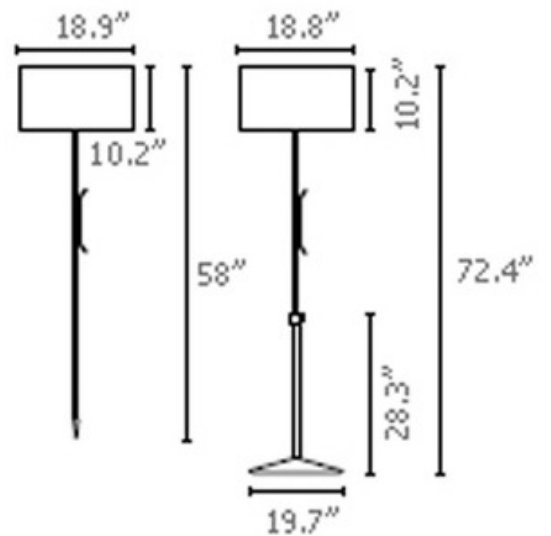

COMPANY

PROJECT

FIXTURE TYPE

APPROVED BY

DATE