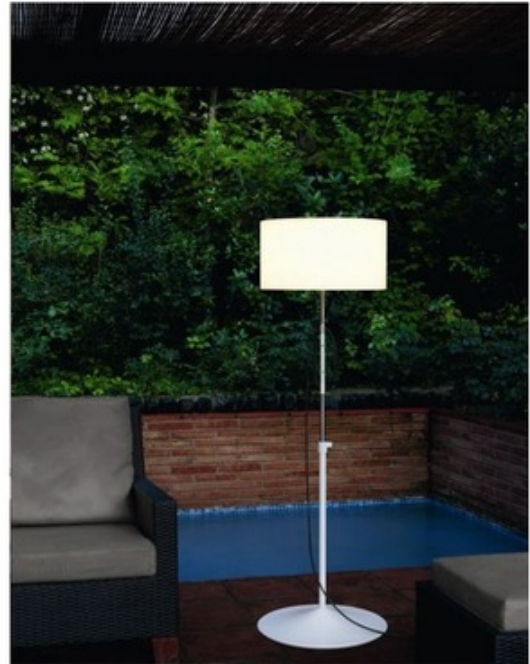

**BRAND**

Carpyen

**DESCRIPTION**

Harry Plus Floor Lamp features a stainless steel frame with a white polyethylene shade. One 23-watt, 120 volt medium base compact fluorescent bulb is required, but not included. Dimensions: 18.9W x 72.4H.

<b>SHADE COLOR</b>	White
<b>BODY FINISH</b>	Stainless Steel
<b>WATTAGE</b>	23W
<b>DIMMER</b>	Not Dimmable
<b>DIMENSIONS</b>	18.9"W x 72.4"H x 18.9"D
<b>BULB NOT INCLUDED</b>	
<b>LAMP</b>	1 x CF/Medium (E26)/23W/120V Compact Fluorescent