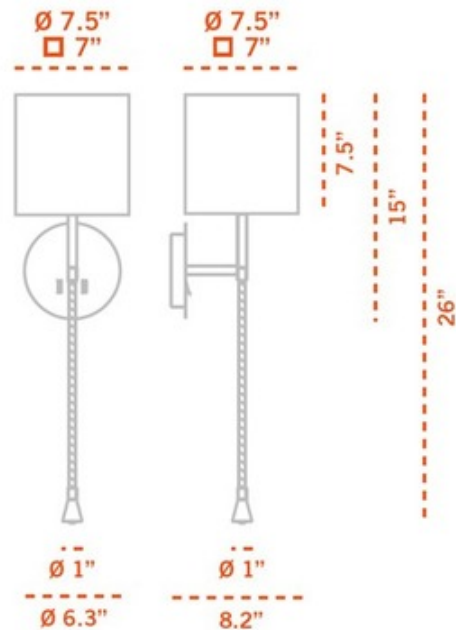

# Hotel Python Wall Light

**Description:**

Hotel Python Wall Light features a matte nickel finish with the choice of white, beige, or black color options. The gooseneck LED arm is seamlessly integrated into the stem of this wall light. Dual switches on the back plate allow the lights to be independently operated. One 60-watt, 120 volt A15 candelabra base incandescent bulb is required, and one 1.4-watt, 120 volt LED lamp comes included. Dimensions: 6.3W x 26H x 8.2D.

Shown in: Matte Nickel / White

List Price: \$906.75  
 Our Price: \$644.00

Shade Color: White  
 Body Finish: Matte Nickel  
 Lamp: 1 x A15/Candelabra (E12)/60W/120V Incandescent  
 Wattage: 60W  
 Dimmer: Incandescent  
 Dimensions: 26"H x 6.3"W x 8.2"D