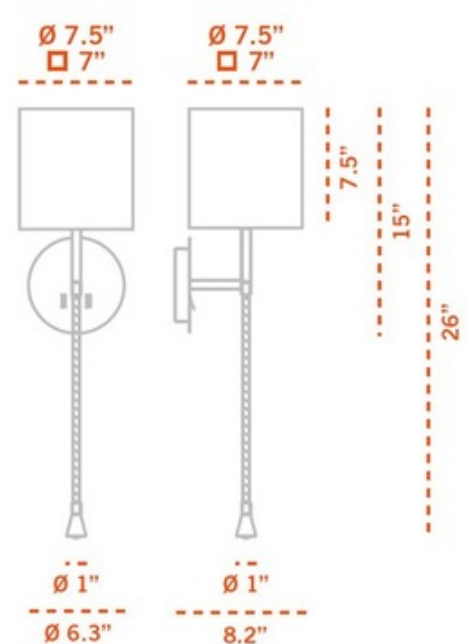

COMPANY

PROJECT

FIXTURE TYPE

APPROVED BY

DATE