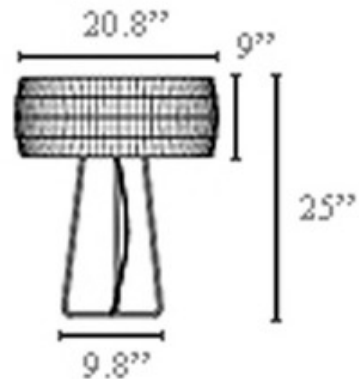

BRAND

Carpyen

DESCRIPTION

Isamu Table Lamp features a white lacquered metal frame with the choice of red, white or black color shade options. Two 100-watt, 120 volt A19 medium base incandescent bulbs are required, but not included. Dimensions: 20.8W x 25H.

SHADE COLOR	N/A
BODY FINISH	Red
WATTAGE	144W
DIMMER	Standard 120V
DIMENSIONS	20.8"W x 9"H x 20.8"D
BULB NOT INCLUDED	
LAMP	2 x A19/Medium (E26)/72W/120V Incandescent 2 x A19/Medium (E26)/120V LED

SPEC #