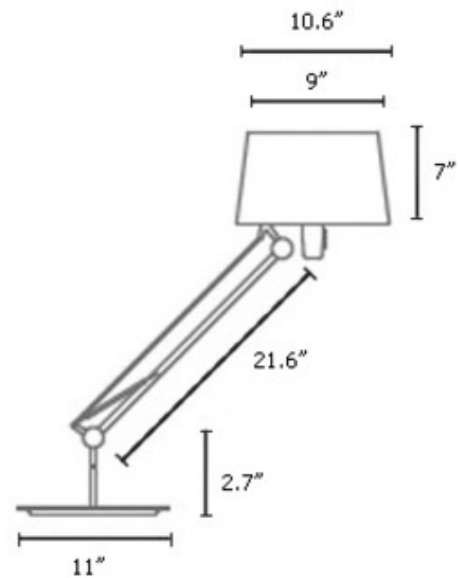

COMPANY

PROJECT

FIXTURE TYPE

APPROVED BY

DATE