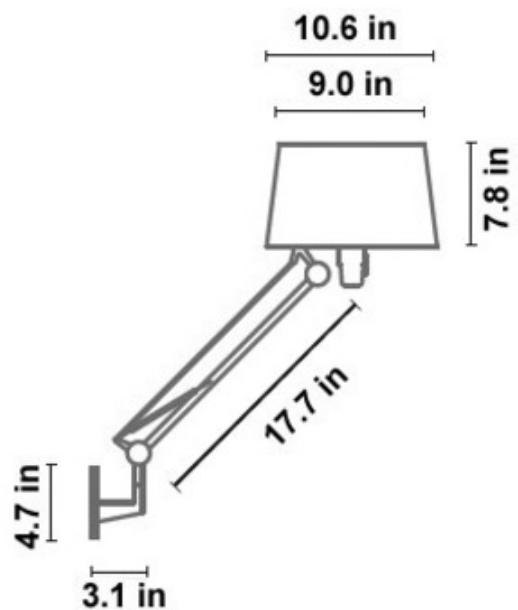

COMPANY

PROJECT

FIXTURE TYPE

APPROVED BY

DATE