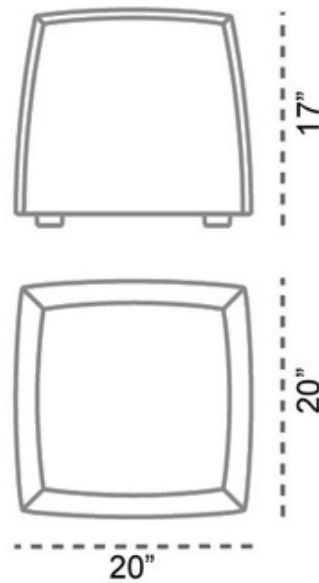

BRAND

Carpyen

DESCRIPTION

Lite Cube Floor Lamp features a white polyethylene shade. One 7-watt, 120 volt A19 medium base incandescent bulb is required, but not included. Lite Cube was designed for exterior use. It was conceived as furniture and an illuminated object. The shape was inspired by that of an ice cube. They make a statement when grouped together. Dimensions: 20W x 17H x 20D.

SHADE COLOR	White
BODY FINISH	N/A
WATTAGE	7W
DIMMER	Not Dimmable
DIMENSIONS	20"W x 17"H x 20"D
BULB NOT INCLUDED	
LAMP	1 x A19/Medium (E26)/7W/120V Incandescent 1 x A19/Medium (E26)/120V LED

SPEC # CPN155585