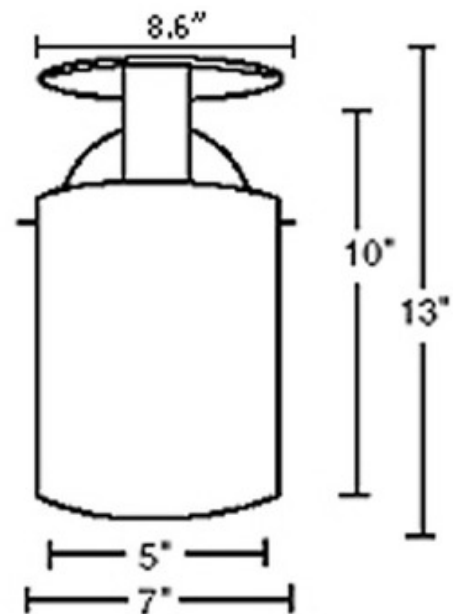

COMPANY

PROJECT

FIXTURE TYPE

APPROVED BY

DATE