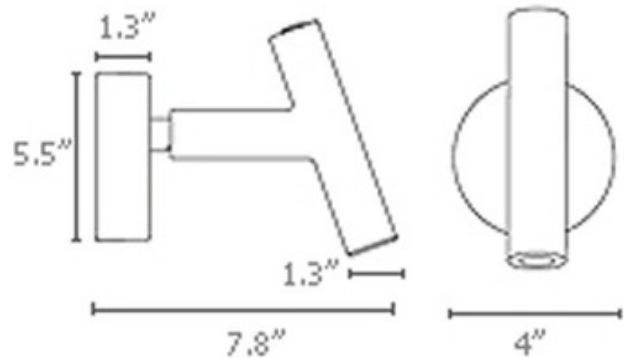

Technical Information

LUMINOUS FLUX	110 lumens
LUMENS/WATT	36.67
LAMP COLOR	3000K

SPEC # CPN155624

COMPANY	PROJECT	FIXTURE TYPE	APPROVED BY	DATE