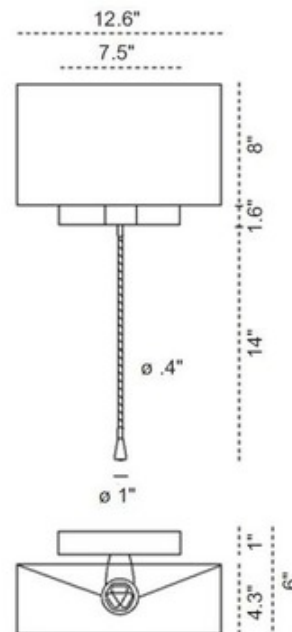

Technical Information

LUMINOUS FLUX	60 lumens
LUMENS/WATT	35.29
LAMP COLOR	2700K

SPEC # CPN155705

COMPANY	PROJECT	FIXTURE TYPE	APPROVED BY	DATE