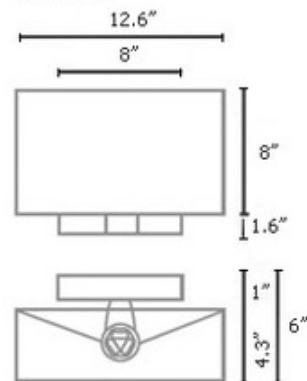

WEEKEND

COMPANY	PROJECT	FIXTURE TYPE	APPROVED BY	DATE