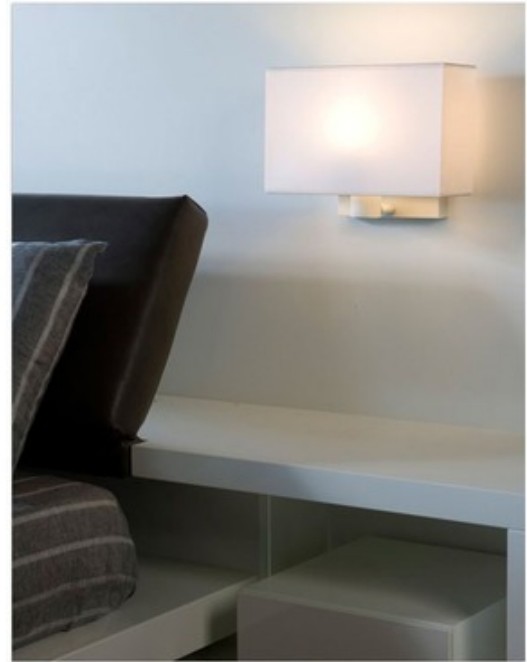

BRAND

Carpyen

DESCRIPTION

Weekend Wall Sconce is available in chrome, matte nickel or white finish options with the choice of white, beige or black color shade options. One 75-watt, 120 volt A19 medium base incandescent bulb is required, but not included. Dimensions: 12.6W x 8H x 6D.Å

SHADE COLOR	White
BODY FINISH	White
WATTAGE	75W
DIMMER	Not Dimmable
DIMENSIONS	12.6"W x 8"H x 6"D
BULB NOT INCLUDED	
LAMP	1 x A19/Medium (E26)/75W/120V Incandescent 1 x A19/Medium (E26)/120V LED

Technical Information