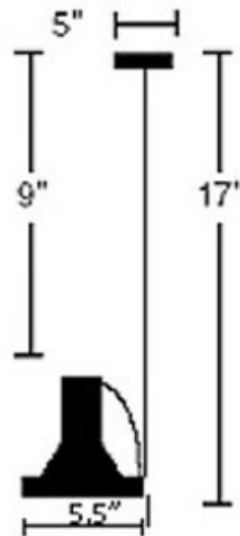

BRAND

Carpyen

DESCRIPTION

The Focus Mini Pendant is a clean industrial piece that is perfect where you want directional light. Features a Metallic Lead finish.

SHADE COLOR	N/A
BODY FINISH	Metallic Lead
WATTAGE	50W
DIMMER	Standard 120V
DIMENSIONS	5.5"W x 9"H
BULB NOT INCLUDED	
LAMP	1 x MR16/GU10/50W/120V Halogen 1 x MR16/GU10/120V LED