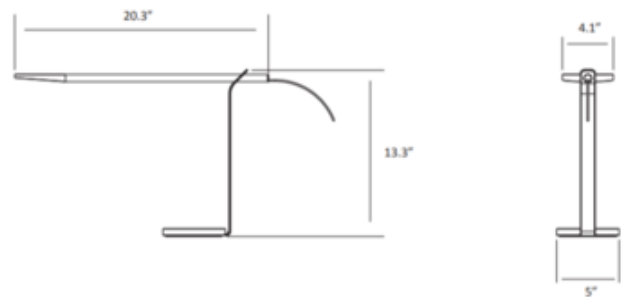

Lightology

Gravy Desk Lamp

SPEC #

KNC155760

DESIGNER Kenneth and Edmund Ng
BRAND Konzept Lighting

DESCRIPTION

The Gravy Desk Lamp features edge-lit technology in a circular LED head. The solid wood bar and base are offered in Maple with Silver finish and a white cord, Walnut with Matte White finish and a red cord, or White Oak with Matte White finish and a blue cord. Integral dimmer on underside of head allowing for on/off and touch dimming. UL listed.

Shown in: Matte White / White Oak

SHADE COLOR	White Oak
BODY FINISH	Matte White
WATTAGE	6W
DIMMER	Included
DIMENSIONS	5"W x 13.3"H x 20.3"D
INTEGRATED LED MODULE	
LAMP	1 x LED/6W/120V LED

Technical Information

LUMINOUS FLUX	275 lumens
LUMENS/WATT	45.83
LAMP COLOR	3500K
COLOR RENDERING	85 CRI

SPEC # KNC155760

COMPANY	PROJECT	FIXTURE TYPE	APPROVED BY	DATE