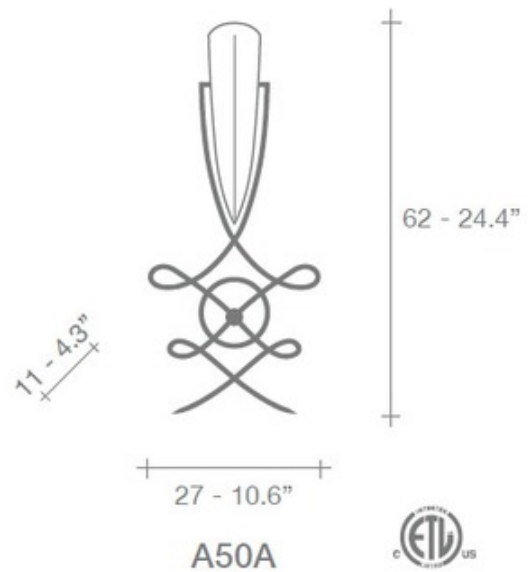

DESIGNER Jean-Francois Crochet
BRAND Terzani USA

DESCRIPTION

The Louvre wall sconce features an alabaster diffuser with a decorative light sky blue glass center piece. It comes in a hand waxed rusty metal finish. One 40w incandescent bulb not included. General light distribution. ETL listed. Made in Italy. 10.6 inch width x 24.4 inch height x 4 inch length.

SHADE COLOR	Alabaster
BODY FINISH	Rust
WATTAGE	40W
DIMMER	Standard 120V
DIMENSIONS	4"L x 10.6"W x 24.4"H
BULB NOT INCLUDED	
LAMP	1 x B10/Candelabra (E12)/40W/120V Incandescent

SPEC # TRZ15581

COMPANY	PROJECT	FIXTURE TYPE	APPROVED BY	DATE