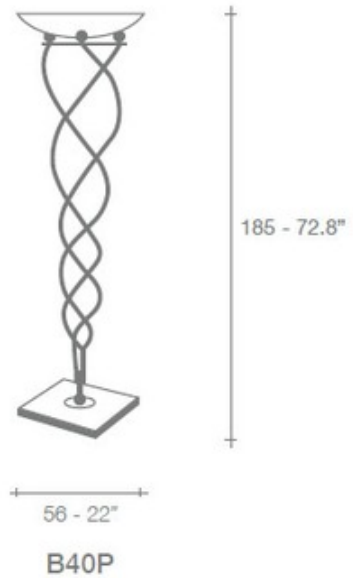

DESIGNER Jean-Francois Crochet
BRAND Terzani USA

DESCRIPTION

Antinea floor comes with amber glass and a rusty finish or white glass and a sanded grey finish. One 200 Watt 120 Volt A23 medium base lamp not included. General light distribution. Made in Italy. Designed by Jean-Francois Crochet.

SHADE COLOR	Amber
BODY FINISH	Rust
WATTAGE	200W
DIMMER	Standard 120V
DIMENSIONS	22"W x 72.8"H
BULB NOT INCLUDED	
LAMP	1 x A23/Medium (E26)/200W/120V Incandescent

SPEC # TRZ15592

COMPANY	PROJECT	FIXTURE TYPE	APPROVED BY	DATE