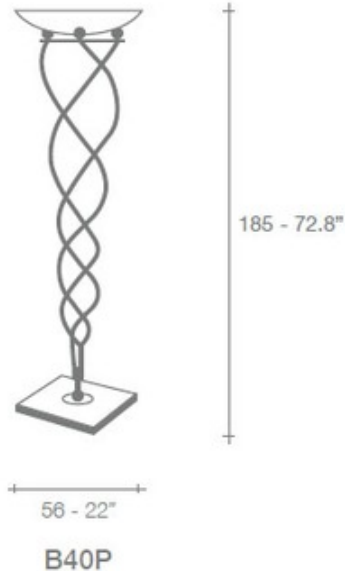

# Antinea Floor Lamp

**Designer:** Jean-Francois Crochet

**Description:**

Antinea floor comes with amber glass and a rusty finish or white glass and a sanded grey finish. One 200 Watt 120 Volt A23 medium base lamp not included. General light distribution. Made in Italy. Designed by Jean-Francois Crochet.

Shown in: Rust / Amber

**List Price:** \$4725.00  
**Our Price:** \$3780.00

**Shade Color:** Amber  
**Body Finish:** Rust  
**Lamp:** 1 x A23/Medium (E26)/200W/120V Incandescent  
**Wattage:** 200W  
**Dimmer:** Incandescent  
**Dimensions:** 72.8"H x 22"W