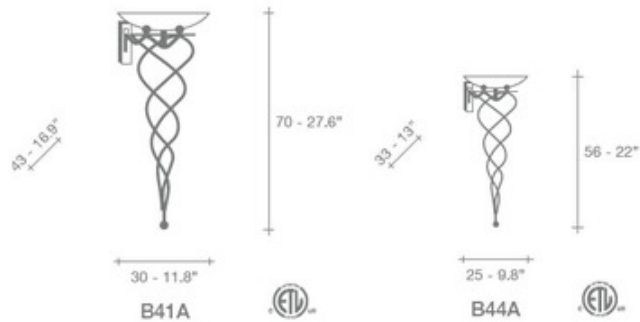

Antinea Wall Sconce

Designer: Jean-Francois Crochet

Description:

Antinea wall comes in two sizes and is available with amber glass and a rusty finish or white glass with sanded grey finish. One 100 Watt 120 Volt halogen T3 R7S lamp not included. Larger size is 27.6 inches high x 11.8 inches wide x 16.9 inches deep and smaller size is 22 inches high x 9.8 inches wide x 13 inches deep. General light distribution. Made in Italy. ETL listed. Design by Jean-Francois Crochet.

Shown in: Rust / Amber

List Price: \$1987.50
Our Price: \$1590.00

Shade Color: Amber
Body Finish: Rust
Lamp: 1 x T3SHORT/R7s (RSC)/100W/120V Halogen
Wattage: 100W
Dimmer: Incandescent
Dimensions: 27.6"H x 11.8"W x 16.9"D