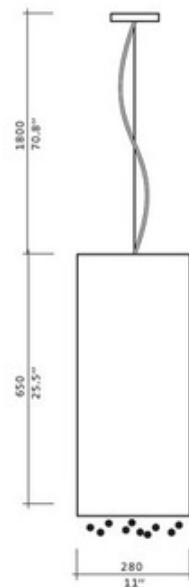

BRAND

Viso

DESCRIPTION

Velvet Mini Pendant features a silver cord with a black shade and ashford crystals. Soft, silky and seductive, Velvet is reminiscent of 1930's deco. The understated beauty of aged velvet by Lucciano Marcato adds luscious texture to any environment. One 100 watt, 120 volt A19 medium base incandescent bulb is required, but not included. Dimensions: 11 inches wide x 25.5 inches high. Overall height is 70.8 inches.

SHADE COLOR	Black Aged Velvet
BODY FINISH	Silver
WATTAGE	100W
DIMMER	Standard 120V
DIMENSIONS	70.8"L x 11"W x 25.5"H
BULB NOT INCLUDED	
LAMP	1 x A19/Medium (E26)/100W/120V Incandescent

SPEC # VSO155973