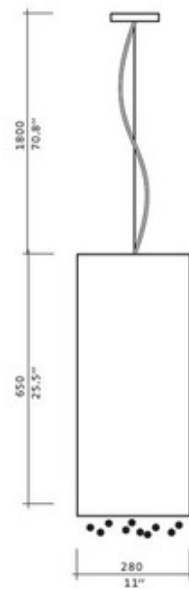

BRAND

Viso

DESCRIPTION

Velvet Mini Pendant features a silver cord with a black shade and ashford crystals. Soft, silky and seductive, Velvet is reminiscent of 1930's deco. The understated beauty of aged velvet by Lucciano Marcato adds luscious texture to any environment. One 100 watt, 120 volt A19 medium base incandescent bulb is required, but not included. Dimensions: 11 inches wide x 25.5 inches high. Overall height is 70.8 inches.

SHADE COLOR	Black Aged Velvet
BODY FINISH	Silver
WATTAGE	100W
DIMMER	Standard 120V
DIMENSIONS	70.8"L x 11"W x 25.5"H
BULB NOT INCLUDED	
LAMP	1 x A19/Medium (E26)/100W/120V Incandescent

SPEC # VSO155973