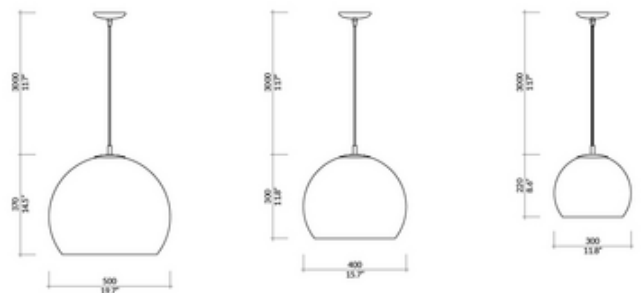

BRAND

Viso

DESCRIPTION

Dome Suspension features a glossy auto finish exterior in White, Black, or Champagne with Silver or Gold inner lining. Black metal canopy. Available in Small, Medium, and Large sizes. One 60/100 watt, 120 volt A19 medium base incandescent bulb is required, but not included. Small: 11.8 inches wide x 8.6 inches high x 117 inch maximum length. Medium: 15.7 inch width x 11.8 inch height x 117 inch maximum length. Large: 19.7 inch width x 14.5 inch height x 117 inch maximum length.

SHADE COLOR	N/A
BODY FINISH	White/ Gold
WATTAGE	60W
DIMMER	Standard 120V
DIMENSIONS	117"L x 11.8"W x 8.6"H
BULB NOT INCLUDED	
LAMP	1 x A19/Medium (E26)/60W/120V Incandescent 1 x A19/Medium (E26)/120V LED