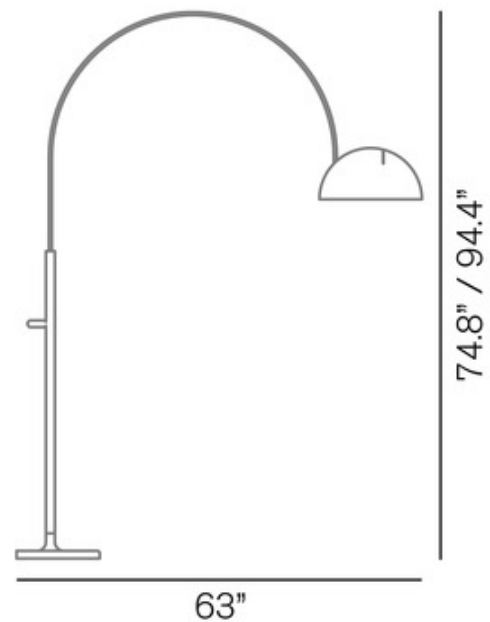

DESIGNER

Joe Colombo

BRAND

Oluce Srl

DESCRIPTION

The Coupe Arched Floor Lamp is made of a Lacquered Metal base and structure, an adjustable Chromium-Plated arc, and a Lacquered Aluminum reflector. In 1968, Coupe won the International Design Award of the American Institute of Interior Designers in Chicago and is part of the permanent collection at the MoMA in New York.

Shown in: Chrome / Black

SHADE COLOR	Black
BODY FINISH	Chrome
WATTAGE	100W
DIMMER	N/A
DIMENSIONS	63"W x 74.8"H
BULB NOT INCLUDED	
LAMP	1 x A19/Medium (E26)/100W/120V Incandescent 1 x A19/Medium (E26)/120V LED

Technical Information

PRODUCT DIMENSIONS	Max Height: 94.4"
---------------------------	-------------------

SPEC #

OLC156026

COMPANY

PROJECT

FIXTURE TYPE

APPROVED BY