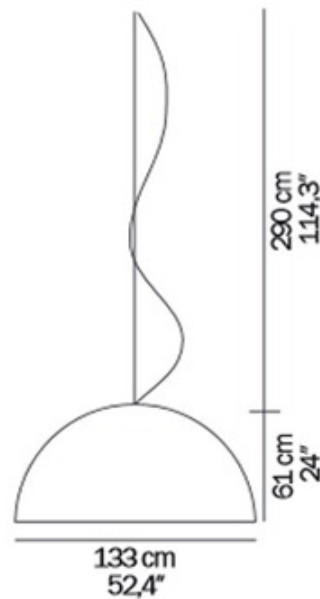

BRAND

Oluce Srl

DESCRIPTION

Sonora 493 Suspension gives direct and diffused light. Available in black or white finish options. Two 150 watt, 120 volt A19 medium base incandescent bulb is required, but not included. Dimensions: 52.4 inch width x 24 inch height. Overall height is 114.3 inches.

SHADE COLOR	White
BODY FINISH	N/A
WATTAGE	150W
DIMMER	Standard 120V
DIMENSIONS	52.4"W x 24"H
BULB NOT INCLUDED	
LAMP	1 x A19/Medium (E26)/150W/120V Incandescent 2 x A19/Medium (E26)/120V LED

SPEC #

OLC156035