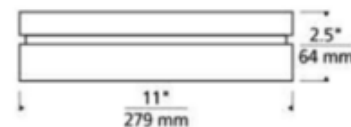

Technical Information

LUMINOUS FLUX	472 lumens
LUMENS/WATT	39.33
LAMP COLOR	2700K
COLOR RENDERING	90 CRI

SPEC # TLG156168

COMPANY	PROJECT	FIXTURE TYPE	APPROVED BY	DATE