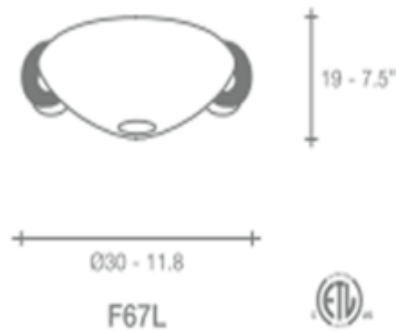

Solune Small Ceiling Flush Mount

Designer: Jean-Francois Crochet

Description:

Solune Small ceiling flush mount comes with hand blown amber scavo murano glass diffuser and hand waxed rusty finish. Satin nickel or Gold body finish available with White diffuser. Also available inwall sconce, medium and large ceiling versions with three decorative elements and suspension versions. One 100watt 120V T3 Short R7s base halogen lamp not included. General light distribution. 11.8 inch diameter x 7.5 inches high. ETL listed. Designed by Jean Francois Crochet

Shown in: Rust / Amber

List Price: \$1462.50
Our Price: \$1170.00

Shade Color: Amber
Body Finish: Rust
Lamp: 1 x T3SHORT/R7s (RSC)/100W/120V Halogen
Wattage: 100W
Dimmer: Incandescent
Dimensions: 7.5"H x 11.8"W