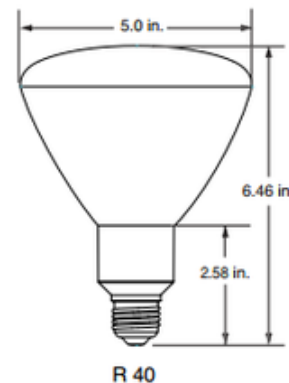

COMPANY	PROJECT	FIXTURE TYPE	APPROVED BY	DATE