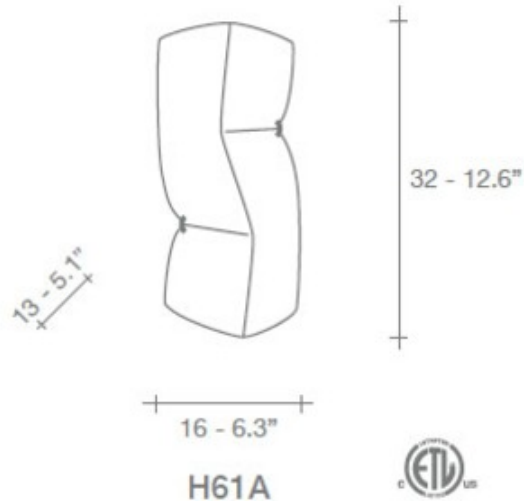

Petit Theatre Right Wall Sconce

Description:

Petit Theatre Right Wall Sconce features Amber/Gold or White diffuser with Chrome accents. One 100 watt, 120 volt T3 Short Type RSC base halogen bulb is required, but not included. ETL listed. 6.3 inch width x 12.6 inch height x 5.1 inch depth.

Shown in: Chrome / Amber/Gold

List Price: \$1237.50
 Our Price: \$990.00

Shade Color: Amber/Gold
 Body Finish: Chrome
 Lamp: 1 x T3SHORT/R7s (RSC)/100W/120V Halogen
 Wattage: 100W
 Dimmer: Incandescent
 Dimensions: 12.6"H x 6.3"W x 5.1"D