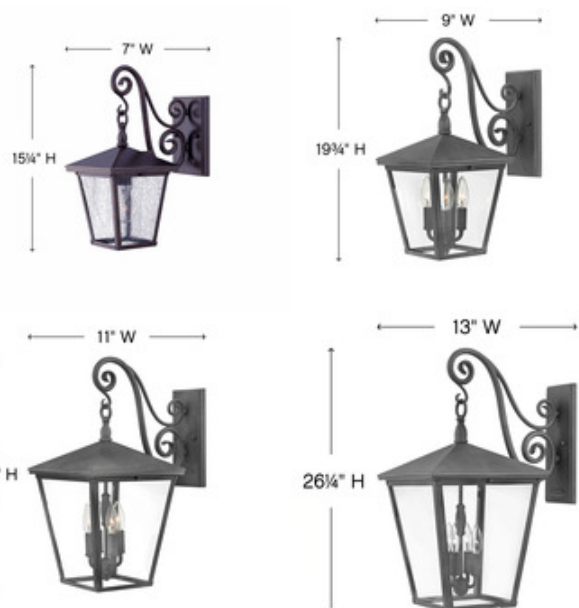

COMPANY

PROJECT

FIXTURE TYPE

APPROVED BY

DATE