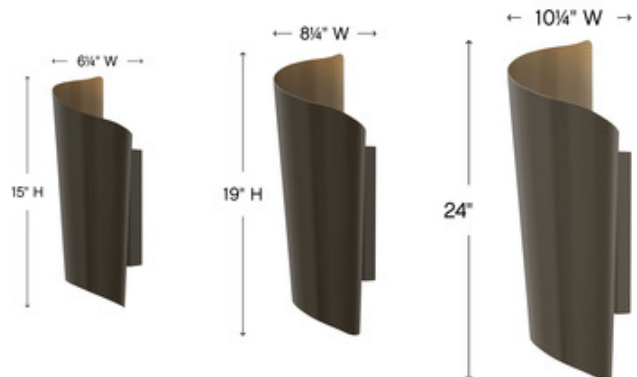

Technical Information

LUMINOUS FLUX	950 lumens
LUMENS/WATT	105.56
LAMP COLOR	2700K
COLOR RENDERING	91 CRI

SPEC # HIN156414