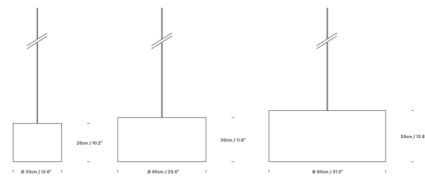

### Specifications

COLOR . . . . . Natural  
 BODY FINISH . . . . . Satin Nickel  
 WATTAGE . . . . . 12W  
 DIMMER . . . . . Standard 120V  
 DIMENSIONS . . . . . 23.6"W x 11.8"H  
 INTEGRATED LED MODULE . . . . . 1 x LED/12W/120V LED  
 COUNTRY OF ORIGIN . . . . . China

### Technical Information

PRODUCT DIMENSIONS . . . . . Canopy: 5.51 inch diameter x 1.57 inch height  
 COLOR RENDERING . . . . . 90 CRI  
 LAMP COLOR . . . . . 3000K  
 LUMENS/WATT . . . . . 75.00  
 LUMINOUS FLUX . . . . . 900 lumens