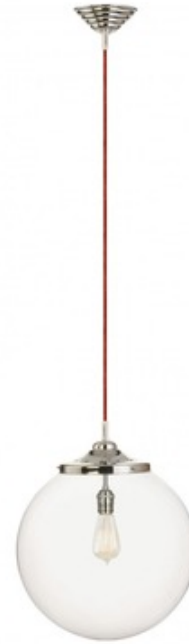

**BRAND**

Stone Lighting

**DESCRIPTION**

Kilo 1 Light Retro Pendant with Cord features an elegant crystal glass globe with polished nickel finish and Black cord. One Retro shaped 40 watt, 120 volt medium base Edison Incandescent bulb is included. Dimensions: 16 inch diameter globe. 36 inch cord length.

<b>SHADE COLOR</b>	Clear-Red
<b>BODY FINISH</b>	Polished Nickel
<b>WATTAGE</b>	60W
<b>DIMMER</b>	Standard 120V
<b>DIMENSIONS</b>	16"W
<b>BULB INCLUDED</b>	
<b>LAMP</b>	1 x Edison/Medium (E26)/60W/120V Incandescent