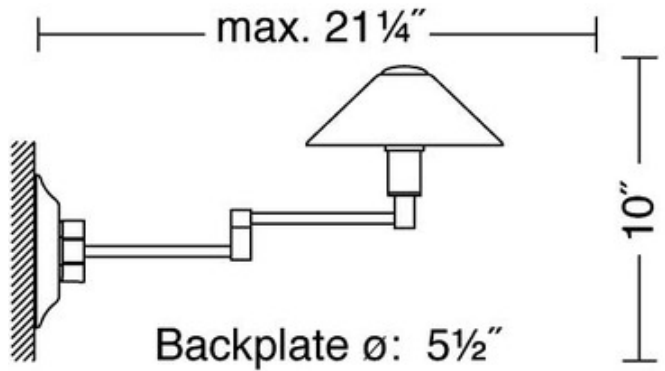

**BRAND**

Holtkoetter

**DESCRIPTION**

Aging Eye Metal Shade Swing Arm Light is available in Satin Nickel, Brushed Brass, Antique Brass or Hand Brushed Old Bronze finish. Includes one 100 watt B15d bayonet base halogen bulb. 10 inches high x 21.25 inch maximum arm extension. 5.5 inch diameter canopy. Equipped with a full range turn knob dimmer. UL listed.

<b>SHADE COLOR</b>	N/A
<b>BODY FINISH</b>	Satin Nickel
<b>WATTAGE</b>	100W
<b>DIMMER</b>	Included
<b>DIMENSIONS</b>	5.5"W x 10"H x 21.25"D
<b>BULB INCLUDED</b>	
<b>LAMP</b>	1 x T4/D.C. Bayonet (BA15D)/100W/120V Halogen