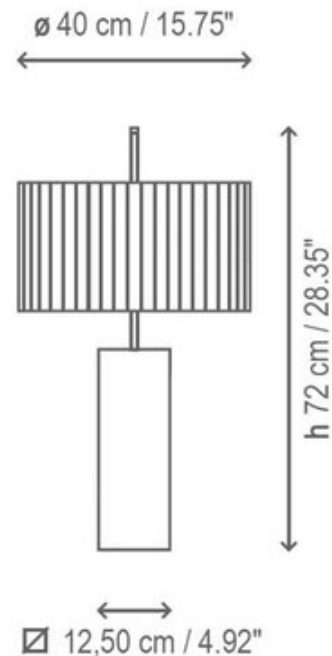

COMPANY

PROJECT

FIXTURE TYPE

APPROVED BY

DATE