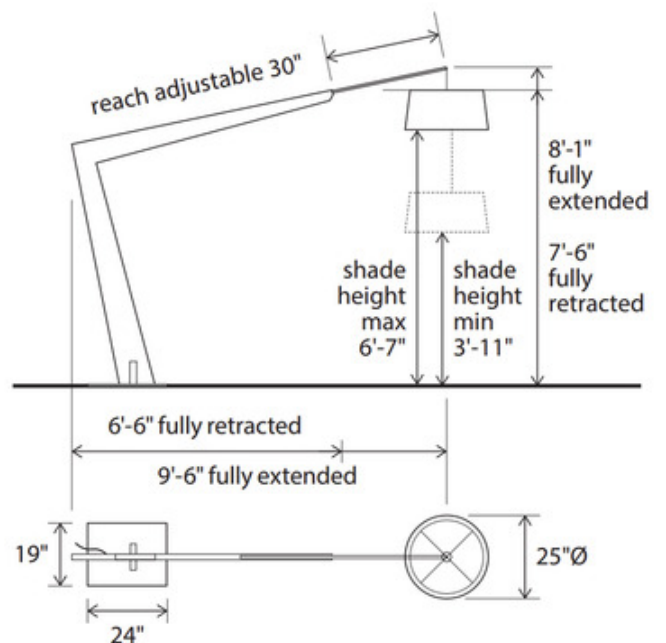

BRAND

Cerno

DESCRIPTION

The Valeo Floor Lamp is a dramatically over-sized floor lamp that has an adjustable reach and the height of shade can be adjusted making it possible to customize the lamp to fit its surroundings which is an important characteristic for such a large fixture. Available with a Brushed Aluminum boom arm and an Oiled Walnut, Dark Stained Walnut, or White Washed Oak finish complemented by a White Linen shade. Arm Length can be adjusted from 78in. to 114in. and the shade height can be adjusted from 47in. to 79in. Includes a 72in. clear silver cord with an inline foot switch located 24in. from the base. UL and cUL listed. Made in the USA. Prop 65.

Shown in: Walnut / White Linen

SHADE COLOR	White Linen
BODY FINISH	Walnut
WATTAGE	13W
DIMMER	N/A
DIMENSIONS	25"W x 95"H x 108"D
BULB INCLUDED	
LAMP	1 x A19/Medium (E26)/13W/120V LED

Technical Information

LUMINOUS FLUX	800 lumens
LUMENS/WATT	61.54
LAMP COLOR	2700K
COLOR RENDERING	93 CRI

SPEC # CER157269

COMPANY	PROJECT	FIXTURE TYPE	APPROVED BY	DATE