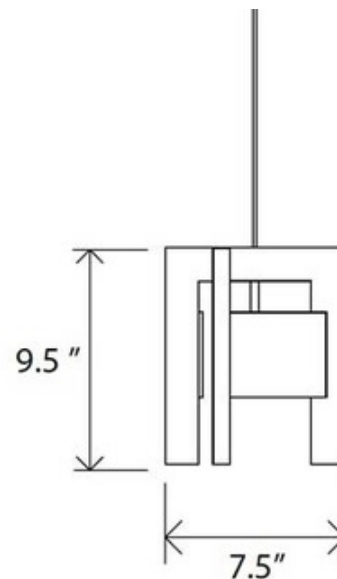

COMPANY	PROJECT	FIXTURE TYPE	APPROVED BY	DATE