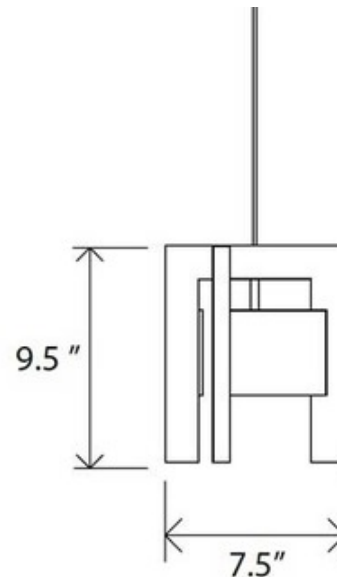

COMPANY	PROJECT	FIXTURE TYPE	APPROVED BY	DATE