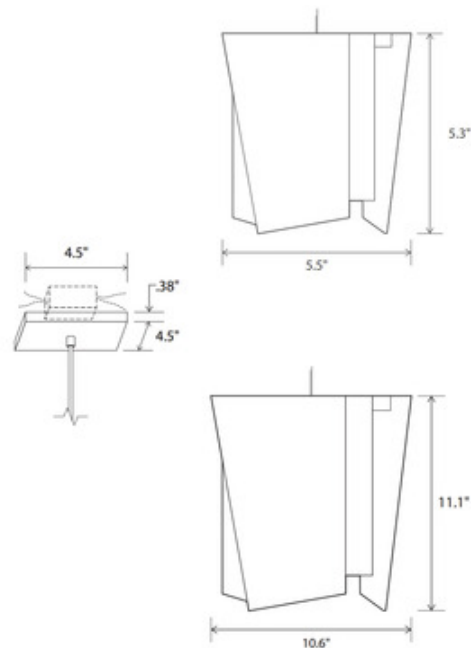

Shown in: Brushed Aluminum / Brushed Aluminum

COMPANY	PROJECT	FIXTURE TYPE	APPROVED BY	DATE