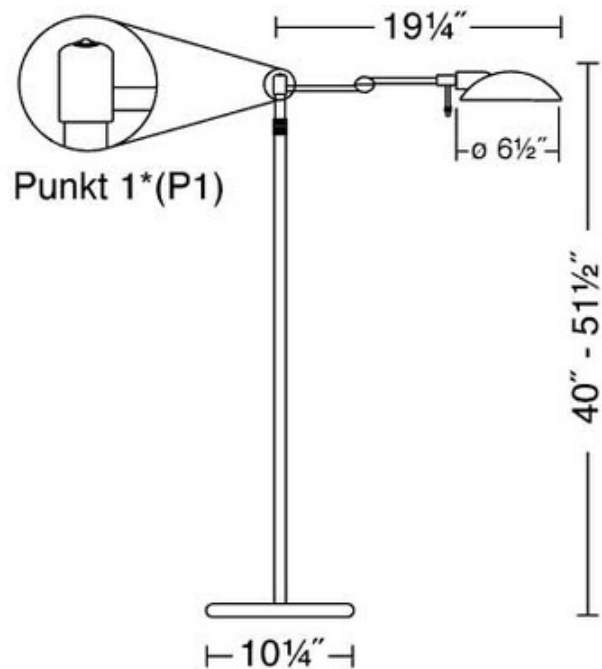

Technical Information

LUMINOUS FLUX	1800 lumens
LUMENS/WATT	66.67
LAMP COLOR	2950K

SPEC # HLK157366

COMPANY	PROJECT	FIXTURE TYPE	APPROVED BY	DATE