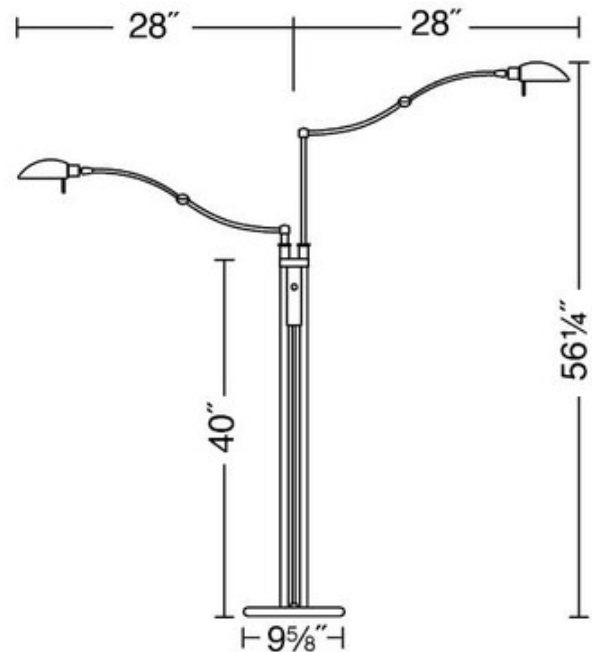

**BRAND**

Holtkoetter

**DESCRIPTION**

Dual Arm Pharmacy Floor Lamp is available in Satin Nickel or Hand Brushed Old Bronze finish. Includes two 100 watt 120 volt B15d bayonet base halogen lamps, 2900K, 1500 lumens per lamp. Each arm is 28 inches deep and adjustable in height from 40 inch minimum to 56.25 inch maximum. 9.6 inch diameter base. Includes two dimmer controls for individual dimming.

<b>SHADE COLOR</b>	N/A
<b>BODY FINISH</b>	Satin Nickel
<b>WATTAGE</b>	200W
<b>DIMMER</b>	Included
<b>DIMENSIONS</b>	9.6"L x 56.25"H x 28"D
<b>BULB INCLUDED</b>	
<b>LAMP</b>	2 x T4/D.C. Bayonet (BA15D)/100W/120V Halogen

*Technical Information*

<b>LUMINOUS FLUX</b>	1500 lumens
<b>LUMENS/WATT</b>	15.00
<b>LAMP COLOR</b>	2900K

**SPEC #** HLK157372

COMPANY

PROJECT

FIXTURE TYPE

APPROVED BY

DATE