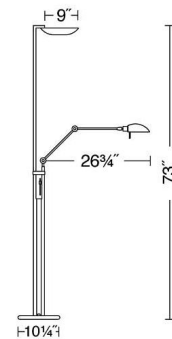

Lightology

lightology.com
866-954-4489
05-24-26

Project: _____

Company: _____

Location: _____ Fixture Type: _____

SPEC #: **HLK157414**

Approved On: _____ Approved By: _____

2501 Raumfluter Side Arm Reading Floor Lamp By Holtkoetter

Description

2501 Raumfluter Side Arm Reading Floor Lamp features uplighting, downlighting and reading lighting. Finish available in Hand Brushed Old Bronze, Brushed Brass, Antique Brass or Satin Nickel. Includes five 60 watt 120 volt G9 halogen lamps plus one 100 watt 120 volt T3 short halogen lamp. 73 inches high x 10.25 inches wide x 26.75 inches deep. Features HPN Safety System including a tilt switch, a heat control switch and a fully enclosed lamp compartment. Also features Leuchten Secundum dimming technology which allows adjustment of light levels from romantic hues all the way up to daylight-like brightness.

Specifications

COLOR N/A
 BODY FINISH Hand Brushed Old Bronze
 WATTAGE 400W
 DIMMER Included
 DIMENSIONS 10.25"W x 73"H x 26.75"D
 BULB INCLUDED 5 x JCD/G9/60W/120V Halogen
 BULB INCLUDED 1 x T3SHORT/RSC/100W/120V Halogen