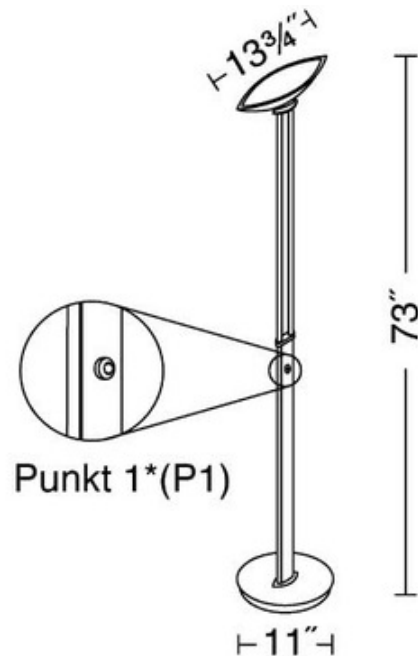

Technical Information

LUMINOUS FLUX	1500 lumens
LUMENS/WATT	15.00
LAMP COLOR	2900K

SPEC # HLK157430

COMPANY	PROJECT	FIXTURE TYPE	APPROVED BY	DATE