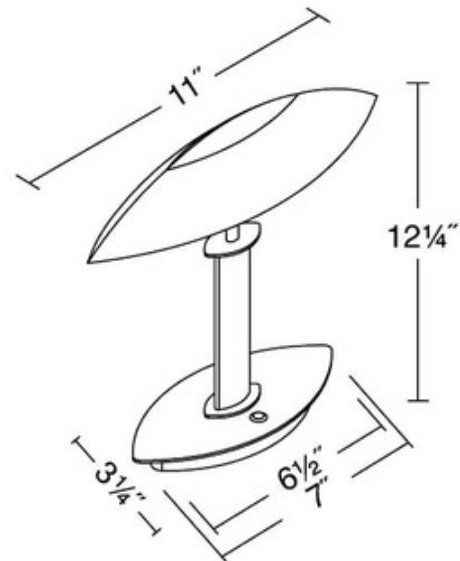

Technical Information

LUMINOUS FLUX	490 lumens
LUMENS/WATT	12.25
LAMP COLOR	2700K

SPEC # HLK157481

COMPANY	PROJECT	FIXTURE TYPE	APPROVED BY	DATE