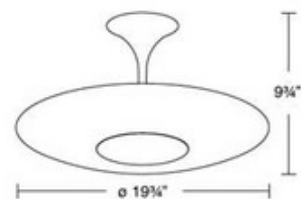

Technical Information

LUMINOUS FLUX	1300 lumens
LUMENS/WATT	17.33

SPEC # HLK157953

COMPANY	PROJECT	FIXTURE TYPE	APPROVED BY	DATE