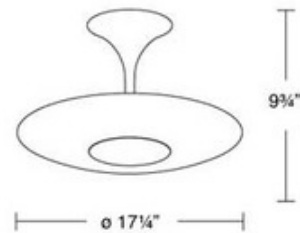

Technical Information

LUMINOUS FLUX	1300 lumens
LUMENS/WATT	17.33

SPEC # HLK157953

COMPANY	PROJECT	FIXTURE TYPE	APPROVED BY	DATE