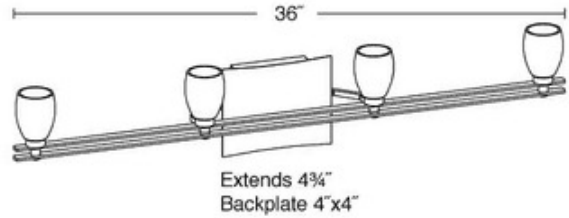

Technical Information

LUMINOUS FLUX 900 lumens
LUMENS/WATT 25.71
LAMP COLOR 3000K

SPEC #

HLK158073

COMPANY

PROJECT

FIXTURE TYPE

APPROVED BY

DATE