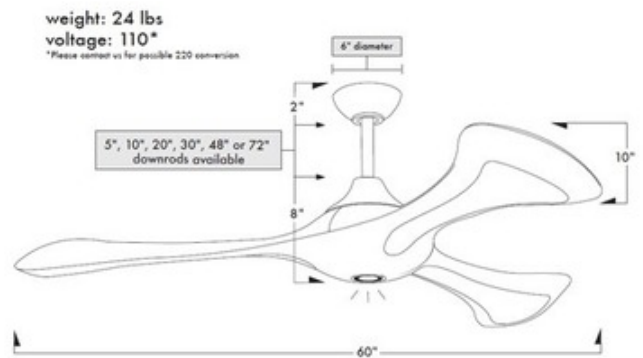

BRAND

Matthews Fan Company

DESCRIPTION

The Bubble Ceiling Fan is a space-age marvel. Its stunning contours and smooth surface give the fan an otherworldly air. The Bubble is available in two finishes: gloss white and dramatic matte black. The Bubble's remote control determines the fan's speed, direction and illumination. The integrated, energy-saving 4 Watt LED light kit provides ambient light. Diameter of the blades is 60 inches with the choice of a 5 inch, 10 inch, 20 inch, or 30 inch downrod.

SHADE COLOR	N/A
BODY FINISH	Black
WATTAGE	4W
DIMMER	Included
DIMENSIONS	15"L x 60"W x 5"H
INTEGRATED LED MODULE	
LAMP	1 x LED/4W/120V LED

SPEC #

MWG158195

COMPANY

PROJECT

FIXTURE TYPE

APPROVED BY

DATE