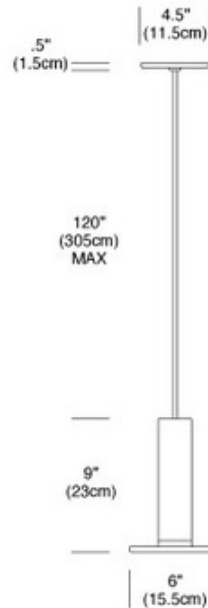

# Cielo Solid Color Pendant

**Designer:** Pablo Pardo

**Description:**

Through its minimal form and glare-free, flat panel LED light source, Cielo Solid Color Pendant enables light to act as its expressive element and defining feature. Its finish palate also works to this end, underscoring the lamp's simple structure and exalting its light. Cielo's classic shape integrates into any environment, regardless of style, and it can be suspended individually or in a series to provide warm and balanced illumination. Available in White with a White or Turquoise Cord, Grey with a Grey cord, Black with a Black cord, or Satin Aluminum with a Grey cord. One 8 watt 120 volt 3000K 85CRI 380 lumen output LED module is included. 6 inch width x 9 inch height x 129 inch maximum length. ETL listed. CE listed.

Shown in: White/White/White Cord

**List Price:** \$389.98  
**Our Price:** \$259.99

**Shade Color:** White/White/White Cord  
**Body Finish:** N/A  
**Lamp:** 1 x LED/8W/120V LED  
**Wattage:** 8W  
**Dimmer:** Low Voltage Electronic  
**Dimensions:** 129"L x 9"H x 6"W

**Technical Information**

**Luminous Flux:** 380 lumens  
**Lumens/Watt:** 47.50  
**Lamp Color:** 3000 K  
**Color Rendering:** 85 CRI

Product Number: <b>PBL158776</b>			
Company:		Fixture Type:	Date: Feb 24, 2018
Project:		Approved By:	