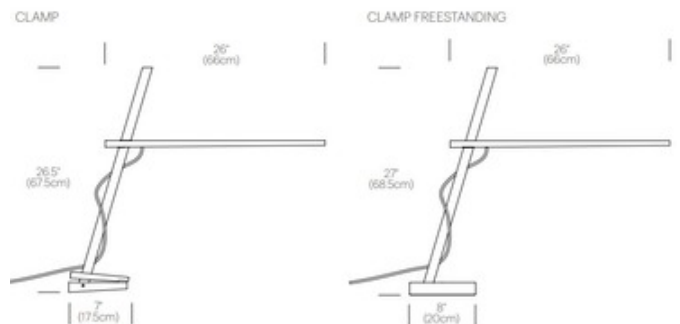

COMPANY	PROJECT	FIXTURE TYPE	APPROVED BY	DATE